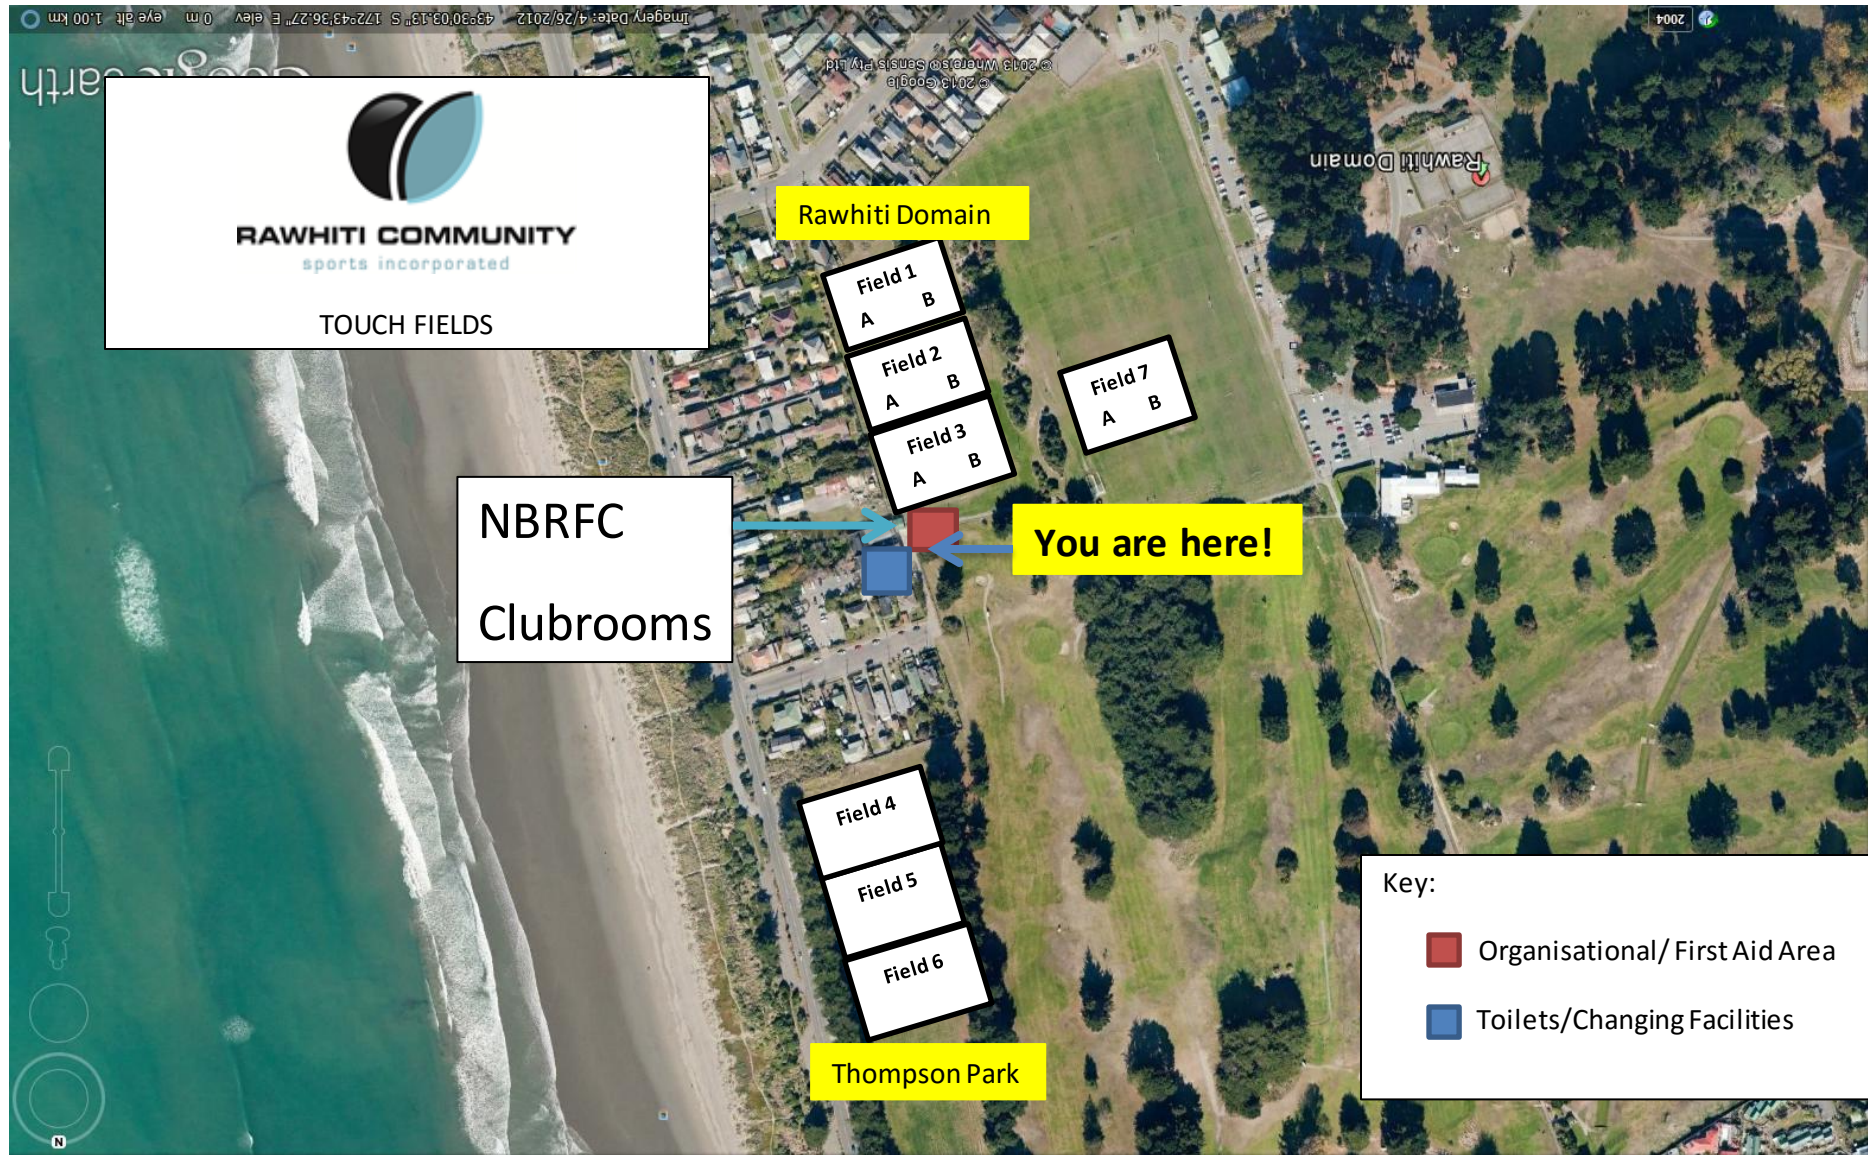

Eastern Junior Touch Field Layout

Played on: Rawhiti Domain and Thompson Park.
NBRFC Clubroom, 13 Rawhiti Domain (off Marine Parade).